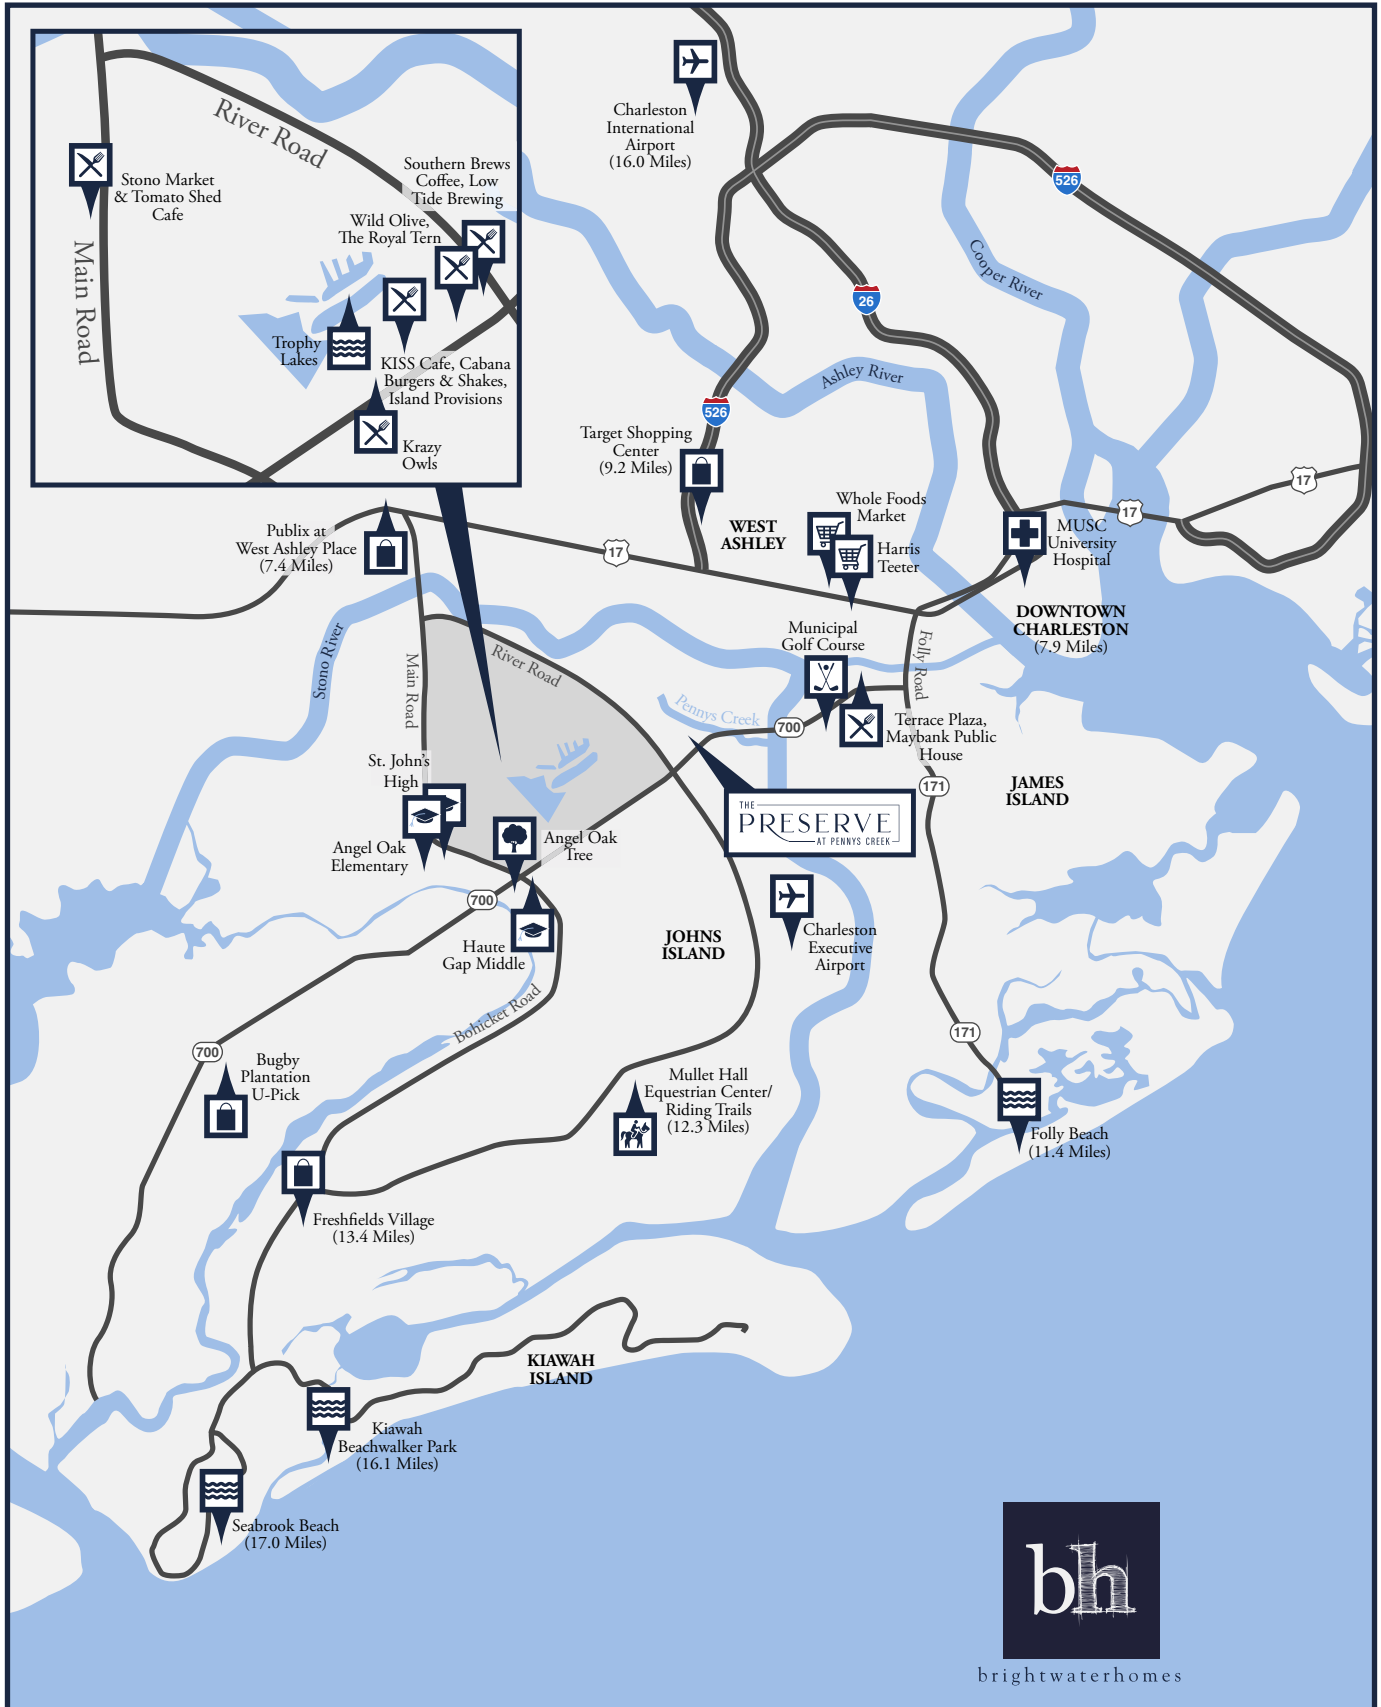

THE PRESERVE

AT PENNYS CREEK

brightwaterhomes